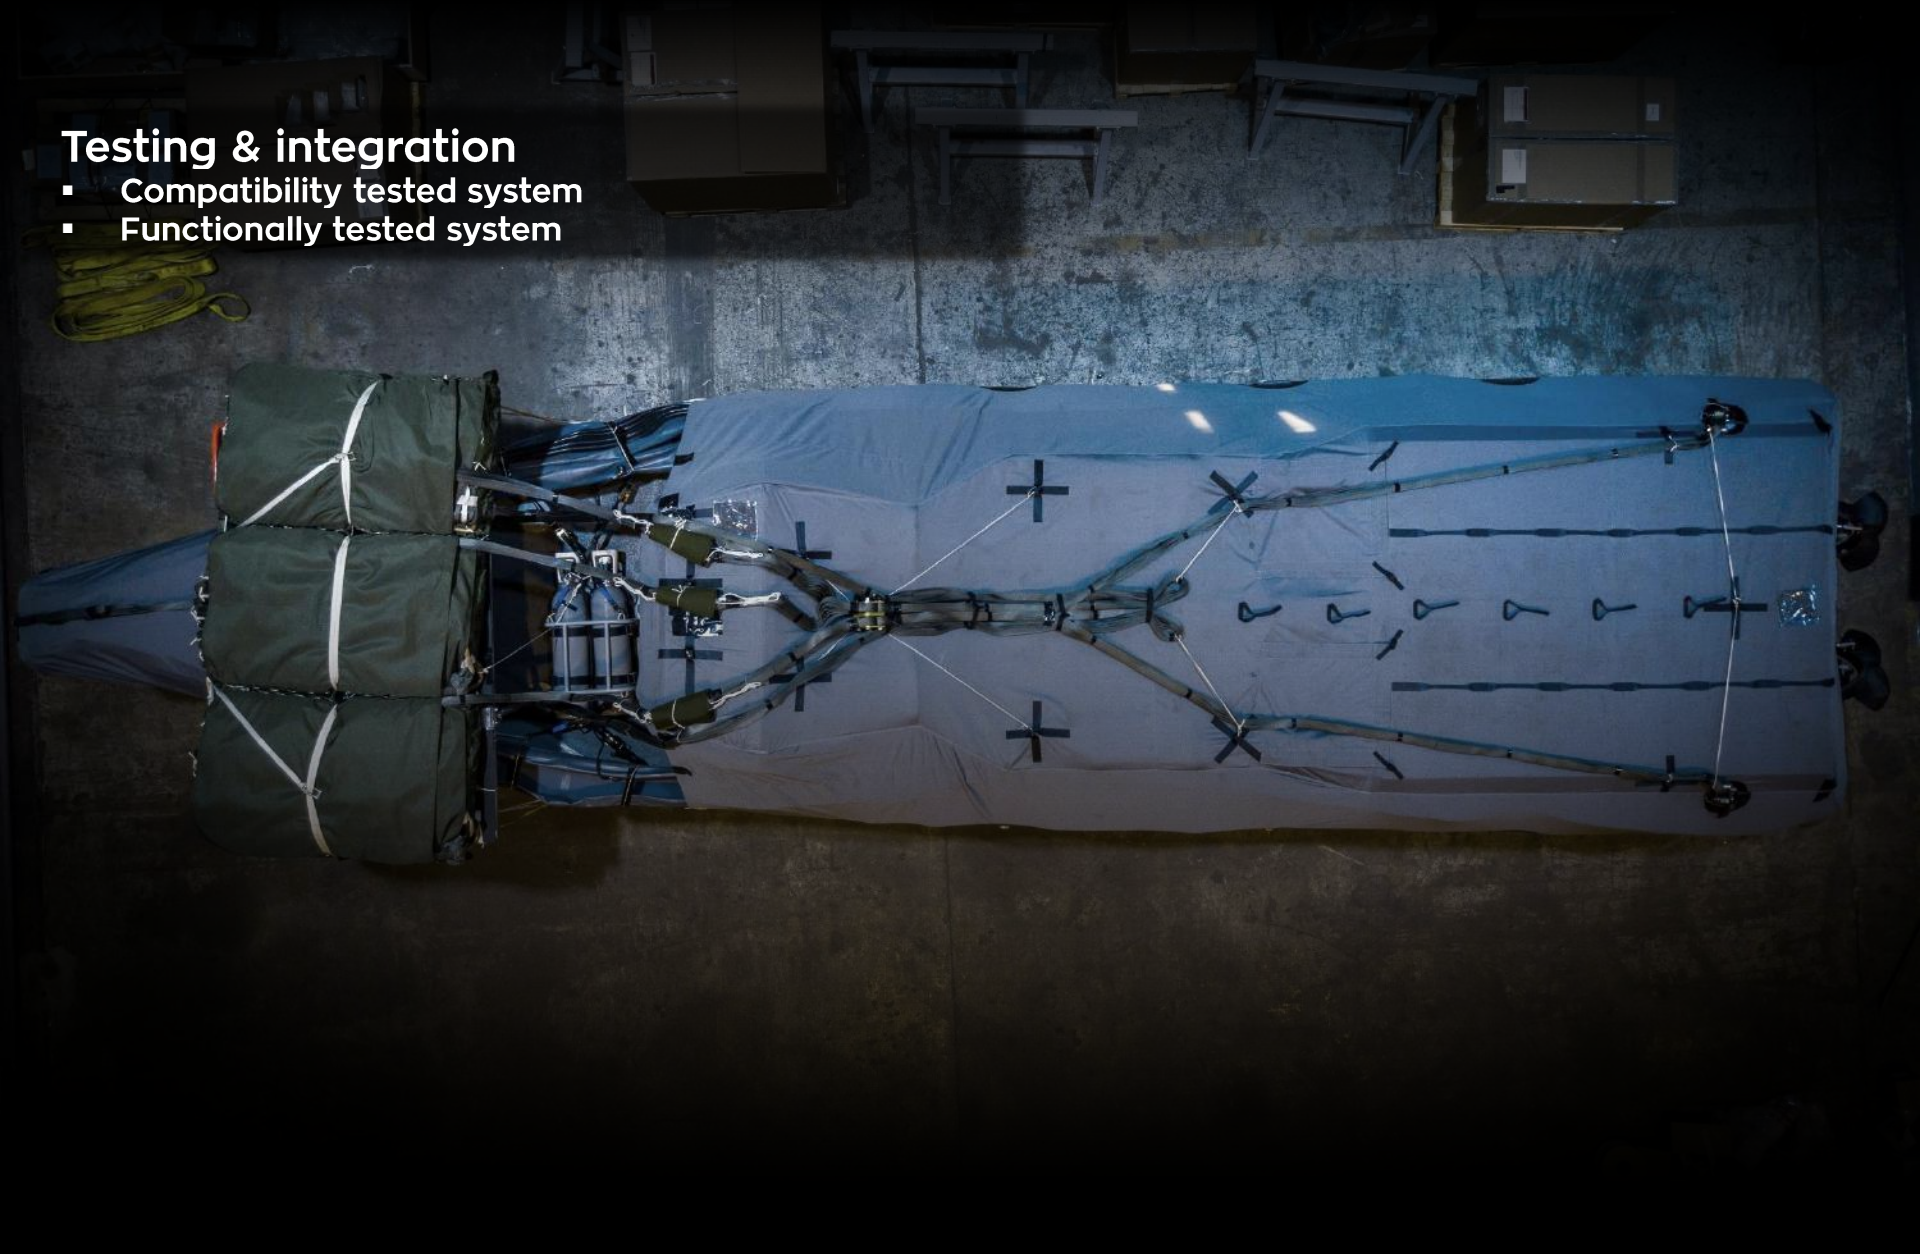

Boomeranger

SAFE RETURNS

Testing & integration

- Compatibility tested system
- Functionally tested system