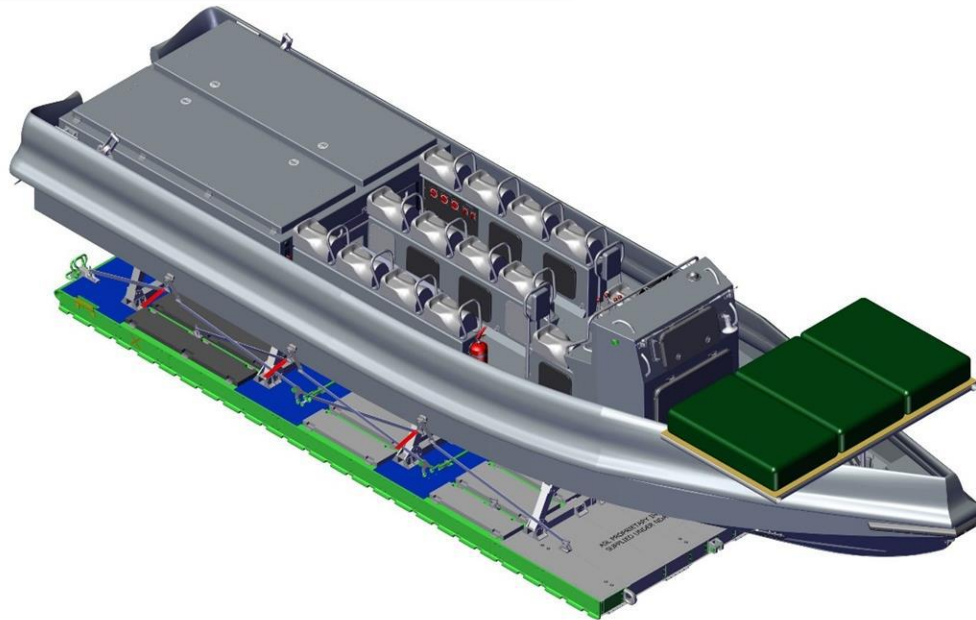

## C-1100 ADR RHIB Boat

- 11 m
- Low draft
- Loaded displacement 7400 kg
- Diesel inboard engines, simple rugged
- Marine gears for flushing jet tunnels
- Rolls-Royce water Jets

## C-1100 ADR Airdrop system

- Full airdrop system provider
- Boat model specifically designed for airdrop operations