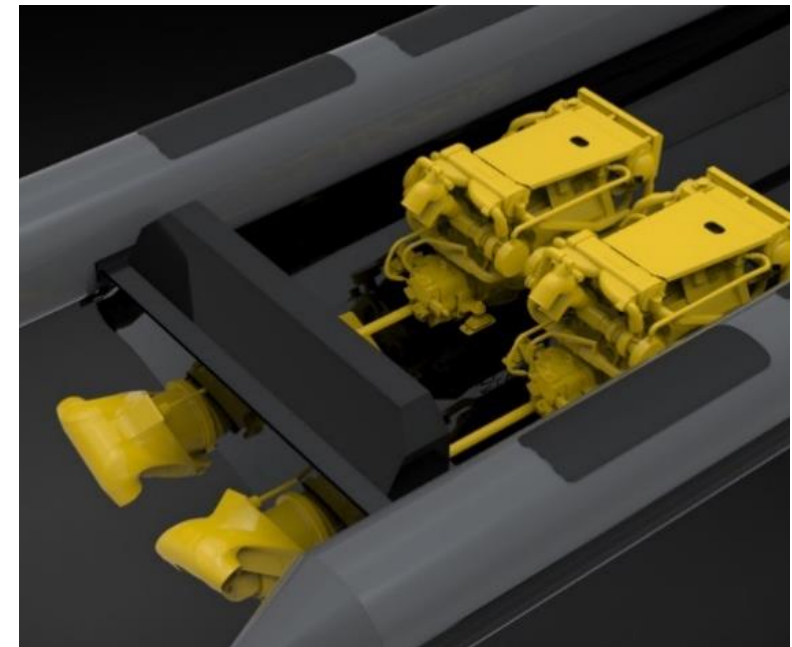

Specifications Rafale Hull

Deep V Shape Design

Deadrise 38°

SILLINGER

FOCUS

Engines

OUTBOARDS

INBOARD STERNDRIVE

INBOARD JET

FOCUS

Protection

FLOATS PROTECTION

NIJ III+

- 9 impacts on a protection of 250 x 300 mm at 15 m
- 5.56 x 45 OF1A
- 7.62 x 51 NATO
- 7.62 x 39 AK47

SILLINGER

Transfer of Technology - TOT