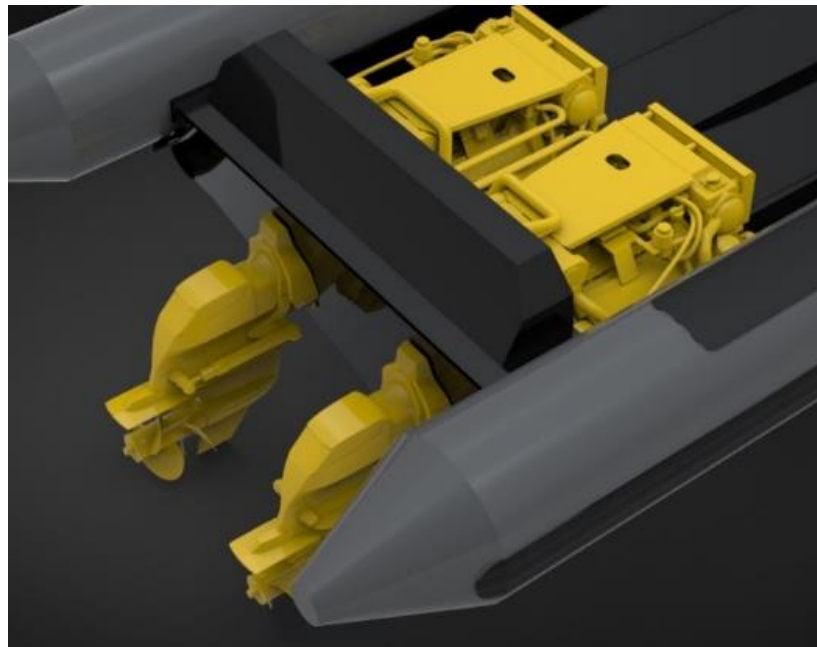

Specifications Rafale Hull

Deep V Shape Design

Deadrise 38°

SILLINGER

FOCUS

Engines

OUTBOARDS

INBOARD STERNDRIVE

INBOARD JET

FOCUS

Protection

FLOATS PROTECTION

NIJ III+

- 9 impacts on a protection of 250 x 300 mm at 15 m
- 5.56 x 45 OF1A
- 7.62 x 51 NATO
- 7.62 x 39 AK47

SILLINGER

Transfer of Technology - TOT