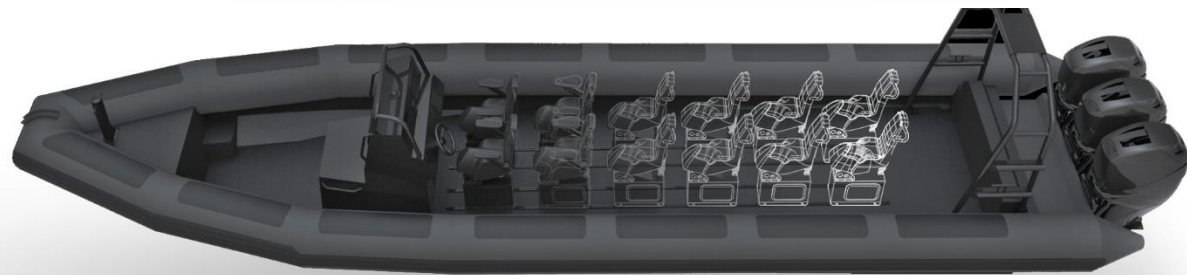

OPTIMAL SET UP