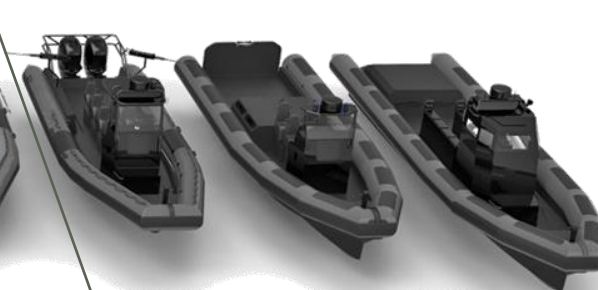

RAPID DEPLOYMENT SRD

RHIB

PRORAID

RAFALE

PRORAID 3,8m – 7,65m

RAFALE 9,5m – 12,0m

FOCUS RANGE

Sillinger rapid deployment boat

380 SRD

425 SRD

470 SRD

525 SRD

CO2 or PRESSURIZED AIR

INFLATION 45"

SILLINGER 

FOCUS