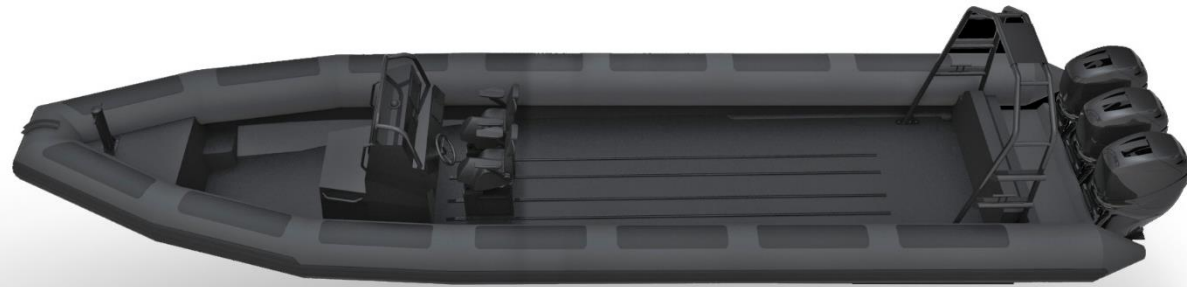

FOCUS

Evolutionary Deck

DECK WITHOUT EQUIPMENTS