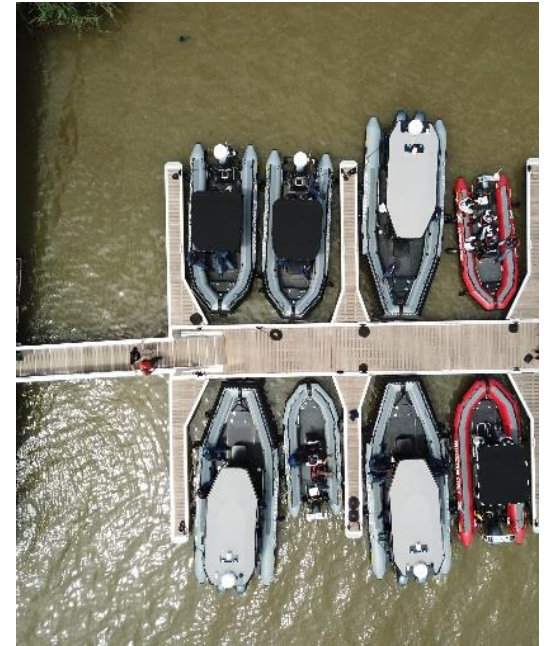

SERVICES

- Global Harbour management
- Pontons
- Repair workshop
- Diving base
- Gas Stations