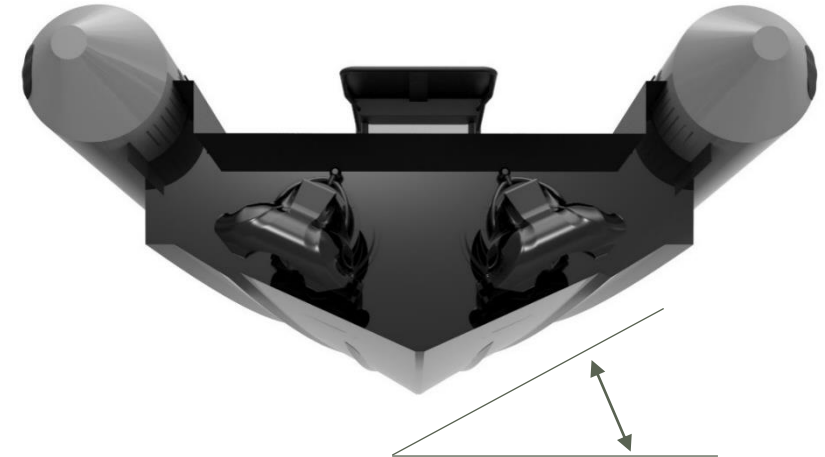

Specifications Rafale Hull

Deep V Shape Design

Deadrise 38°

SILLINGER

FOCUS

Engines

OUTBOARDS

INBOARD STERNDRIVE