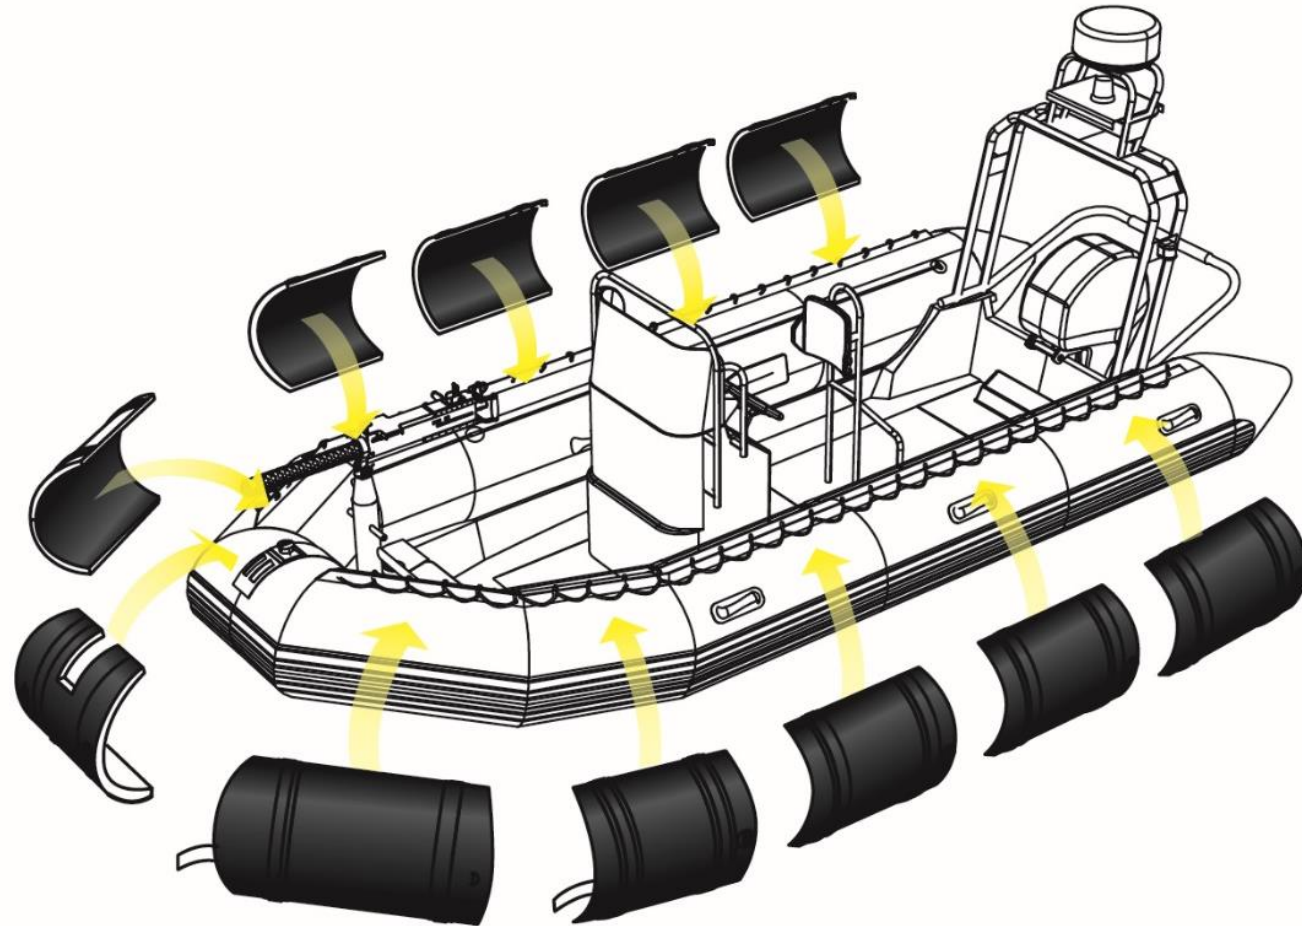

INBOARD JET

FOCUS

Protection

FLOATS PROTECTION

NIJ III+

- 9 impacts on a protection of 250 x 300 mm at 15 m
- 5.56 x 45 OF1A
- 7.62 x 51 NATO
- 7.62 x 39 AK47

SILLINGER

Transfer of Technology - TOT